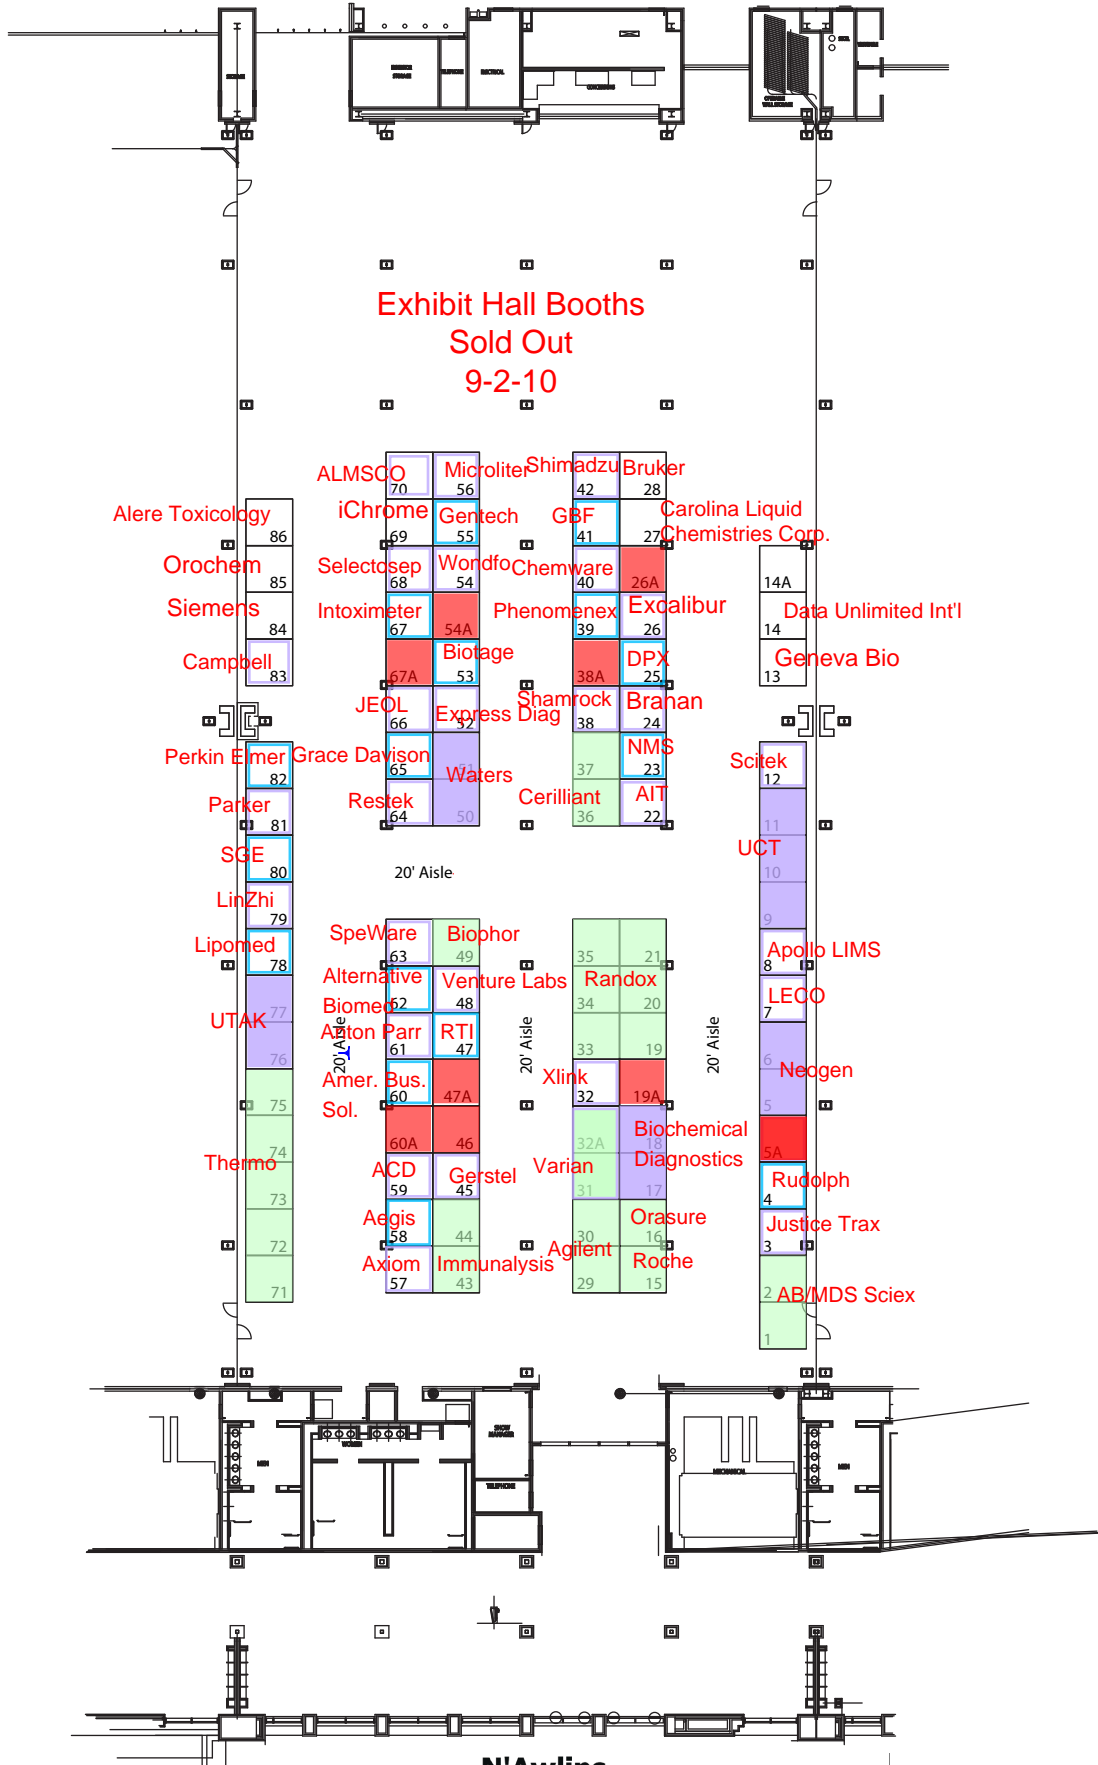

SOFT 2010

Greater Richmond Convention Center
Hall B, Richmond, Virginia

Exhibit Hall Booths
Sold Out
9-2-10

N'Awlins
Trade Show & Convention Services, Inc.
WWW.NAWLINSTRADESHOW.COM
(985) 626-3046 J.NAWLINS@GELLSOUTH.NET
P.O. BOX 8538 • Mandeville, LA. 70470-8538